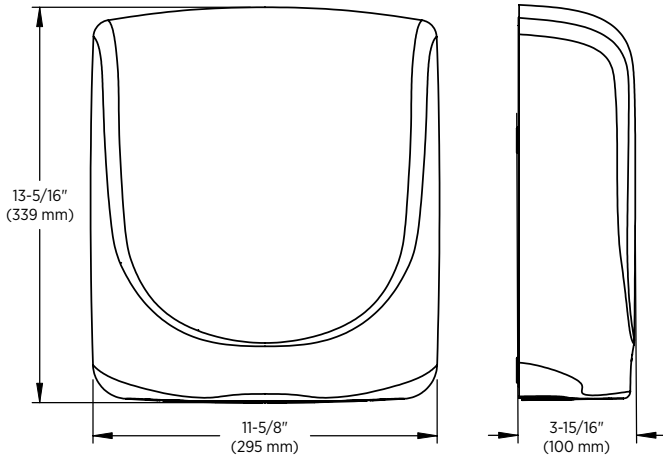

A World of Features (and Difference)

Specifications

COVER MATERIAL	COVER FINISH / KIT	110-120 / 208 / 220-240 V	UNIT WEIGHT	SHIPPING WEIGHT	UNIT SIZE (HXWXD) INCH [MM]	SHIPPING SIZE (HXWXD) INCH [MM]
Aluminum	White	Q-974A	9.8 lb / 4.4 kg	11.9 lb / 5.4 kg	13.3" x 11.6" x 3.9" [339 x 295 x 100]	14.2" x 16" x 6.7" [360 x 405 x 170]
	Black	Q-162A				
Stainless Steel	Polished	Q-972A	11.3 lb / 5.1 kg	13.4 lb / 6.1 kg		
	Brushed	Q-973A				
Optional Top Entry Adapter Kit	17-10310		3.8 lb / 1.7 kg	5.2 lb / 2.3 kg	13.4" x 14.3" x 1.2" [339 x 364 x 30]	14.8" x 16" x 4.5" [375 x 405 x 114]
HEPA Filter	93-10292K		0.4 lb / 0.9 kg	0.7 lb / 1.5 kg	9" x 3.3" x 3" [229 x 84 x 76]	9.4" x 3.5" x 3.5" [240 x 90 x 90]