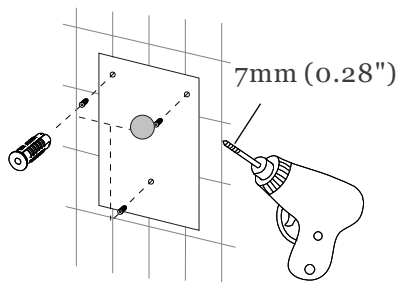

Material	Stainless Steel #304
Power Source	AC (6V)
Standby Power	0.14W
Sensing Range	120 mm \pm 20 mm auto detecting, adjustable
Soap Volume	1-1.5 ml (liquid), 0.6-0.8 (foam)
Soap Pump Life Cycle	100k
Mechanism Life Cycle	500k
Soap Bottle	1,500 ml
Drip Proof	IP35
Safety Approval	CE
Packaging	6 dispensers/carton. G.W. 14.0kg. Meas. 4.6'

Light Indication

Standby	Solid green light
Operation	From green light to red light
Wrong Type of Soap	Flashing green and red light
Empty Soap Bottle	Flashing green light

Installation

One hole for spout

Three holes for back plate

Recommended deck thickness:
10-30mm (0.39-1.18")

Faucet

Technical Specification

Material	Stainless Steel #304
Power Source	AC (6V)
Standby Power	Less than 0.1W
Sensing Range	120 mm \pm 20 mm auto detecting, adjustable
Applicable Water Temperature	4-85 °C
Operating Water Pressure	10~100 PSI
Delay Time	0.5-1 second
Timing Protection	One minute auto shut off
Flowing Volume	Less than 3.8 l/min
Drip Proof	IP35
Safety Approval	CE
Packaging	10 faucets/carton. G.W. 13.0kg. Meas. 2.1'

Light Indication

Standby	Solid blue light
Operation	From blue light to red light

Installation

One hole for spout

Recommended deck thickness:
10-30mm (0.39-1.18")

Hand Dryer

Technical Specification

Material	Stainless Steel #304
Power Source	110V-120Vac, 50/60 Hz, 0.84-1.0kW 220V-240Vac, 50/60 Hz, 0.84-1.0kW
Standby Power	0.3-0.4W
Sensing Range	130 mm \pm 20 mm auto detecting, adjustable
Motor Type	500 W, 22,000-29,000 R.P.M.
Warm Air Speed Output	84-101 m/s [187.9-225.9 mi/h]
Dryer Shall Deliver	54 m ³ /h, (32 CFM)
Sound Level	MIN 58.8 dB to 62.9 dB MAX @ 1m
Drying Time	Less than 10-15 seconds
Timing Protection	60 seconds auto shut off
Drip proof	IP35
Isolation	Class 1
Safety Approval	UL, CE, GS, CB, EMC, LVD, WEEE, ROHS
Packaging	1 dryer/carton. G.W. 8.1kg. Meas. 1.7'