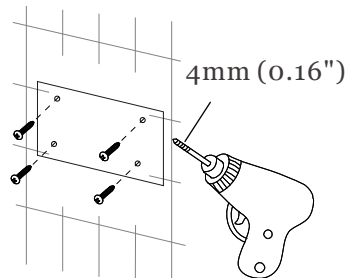

Light Indication

Standby	Solid green light
Operation	From green light to red light
Wrong Type of Soap	Flashing green and red light
Empty Soap Bottle	Flashing green light

Installation

One hole for spout

Three holes for back plate

Recommended deck thickness:
10-30mm (0.39-1.18")

Faucet

Technical Specification

Material	Stainless Steel #304
Power Source	AC (6V)
Standby Power	Less than 0.1W
Sensing Range	120 mm \pm 20 mm auto detecting, adjustable
Applicable Water Temperature	4-85 °C
Operating Water Pressure	10~100 PSI
Delay Time	0.5-1 second
Timing Protection	One minute auto shut off
Flowing Volume	Less than 3.8 l/min
Drip Proof	IP35
Safety Approval	CE
Packaging	10 faucets/carton. G.W. 13.0kg. Meas. 2.1'

Light Indication

Standby	Solid blue light
Operation	From blue light to red light

Installation

One hole for spout

Recommended deck thickness:
10-30mm (0.39-1.18")

Hand Dryer

Technical Specification

Material	Stainless Steel #304
Power Source	110V-120Vac, 50/60 Hz, 0.84-1.0kW 220V-240Vac, 50/60 Hz, 0.84-1.0kW
Standby Power	0.3-0.4W
Sensing Range	130 mm \pm 20 mm auto detecting, adjustable
Motor Type	500 W, 22,000-29,000 R.P.M.
Warm Air Speed Output	84-101 m/s [187.9-225.9 mi/h]
Dryer Shall Deliver	54 m ³ /h, (32 CFM)
Sound Level	MIN 58.8 dB to 62.9 dB MAX @ 1m
Drying Time	Less than 10-15 seconds
Timing Protection	60 seconds auto shut off
Drip proof	IP35
Isolation	Class 1
Safety Approval	UL, CE, GS, CB, EMC, LVD, WEEE, ROHS
Packaging	1 dryer/carton. G.W. 8.1kg. Meas. 1.7'

Installation

One hole for spout

Four holes for back plate

EcoTap Deck-Mounted Wash Station

Recommended distance between units