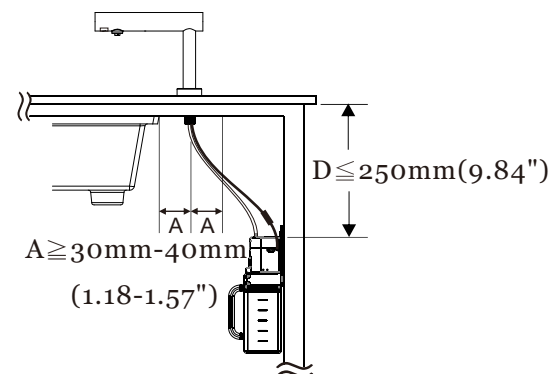

Material	Stainless Steel #304
Power Source	AC (6V)
Standby Power	0.14W
Sensing Range	120 mm \pm 20 mm auto detecting, adjustable
Soap Volume	1-1.5 ml (liquid), 0.6-0.8 (foam)
Soap Pump Life Cycle	100k
Mechanism Life Cycle	500k
Soap Bottle	1,500 ml
Drip Proof	IP35
Safety Approval	CE
Packaging	6 dispensers/carton. G.W. 14.0kg. Meas. 4.6'

Light Indication

Standby	Solid green light
Operation	From green light to red light
Wrong Type of Soap	Flashing green and red light
Empty Soap Bottle	Flashing green light

Installation

One hole for spout

Three holes for back plate

Recommended deck thickness:
10-30mm (0.39-1.18")

Faucet

Technical Specification

Material	Stainless Steel #304
Power Source	AC (6V)
Standby Power	Less than 0.1W
Sensing Range	120 mm \pm 20 mm auto detecting, adjustable
Applicable Water Temperature	4-85 °C
Operating Water Pressure	10~100 PSI
Delay Time	0.5-1 second
Timing Protection	One minute auto shut off
Flowing Volume	Less than 3.8 l/min
Drip Proof	IP35
Safety Approval	CE
Packaging	10 faucets/carton. G.W. 13.0kg. Meas. 2.1'

Light Indication

Standby	Solid blue light
Operation	From blue light to red light

Installation

One hole for spout

Recommended deck thickness:
10-30mm (0.39-1.18")

Hand Dryer

Technical Specification

Material	Stainless Steel #304
Power Source	110V-120Vac, 50/60 Hz, 0.84-1.0kW 220V-240Vac, 50/60 Hz, 0.84-1.0kW
Standby Power	0.3-0.4W
Sensing Range	130 mm \pm 20 mm auto detecting, adjustable
Motor Type	500 W, 22,000-29,000 R.P.M.
Warm Air Speed Output	84-101 m/s [187.9-225.9 mi/h]
Dryer Shall Deliver	54 m ³ /h, (32 CFM)
Sound Level	MIN 58.8 dB to 62.9 dB MAX @ 1m
Drying Time	Less than 10-15 seconds
Timing Protection	60 seconds auto shut off
Drip proof	IP35
Isolation	Class 1
Safety Approval	UL, CE, GS, CB, EMC, LVD, WEEE, ROHS
Packaging	1 dryer/carton. G.W. 8.1kg. Meas. 1.7'