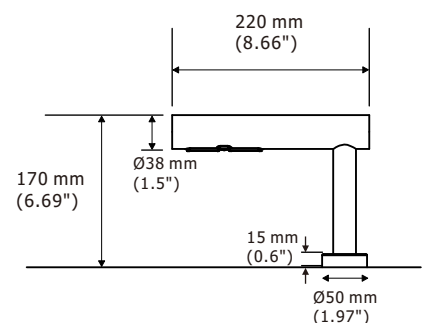

EcoTap

Deck-Mounted Wash Station

Soap Dispenser

Hands free

Foam and liquid available

High quality sensor

Long life cycle

Stainless steel #304

Faucet

Hands free

All in one design

Stainless steel #304

Auto detecting sensing range

Hand Dryer

Hands free

Intelligent temperature control technology

Energy-saving

IP35

Carbon filter assembly