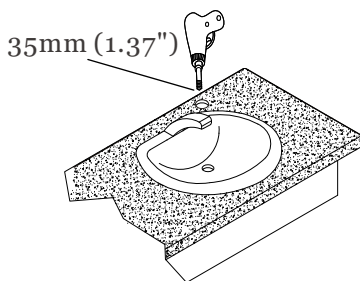

Light Indication

Standby	Solid green light
Operation	From green light to red light
Wrong Type of Soap	Flashing green and red light
Empty Soap Bottle	Flashing green light

Installation

One hole for spout

Three holes for back plate

Recommended deck thickness:
10-30mm (0.39-1.18")

Faucet

Technical Specification

Material	Stainless Steel #304
Power Source	AC (6V)
Standby Power	Less than 0.1W
Sensing Range	120 mm \pm 20 mm auto detecting, adjustable
Applicable Water Temperature	4-85 °C
Operating Water Pressure	10~100 PSI
Delay Time	0.5-1 second
Timing Protection	One minute auto shut off
Flowing Volume	Less than 3.8 l/min
Drip Proof	IP35
Safety Approval	CE
Packaging	10 faucets/carton. G.W. 13.0kg. Meas. 2.1'

Light Indication

Standby	Solid blue light
Operation	From blue light to red light

Installation

One hole for spout

Recommended deck thickness:
10-30mm (0.39-1.18")

Hand Dryer

Technical Specification

Material	Stainless Steel #304
Power Source	110V-120Vac, 50/60 Hz, 0.84-1.0kW 220V-240Vac, 50/60 Hz, 0.84-1.0kW
Standby Power	0.3-0.4W
Sensing Range	130 mm \pm 20 mm auto detecting, adjustable
Motor Type	500 W, 22,000-29,000 R.P.M.
Warm Air Speed Output	84-101 m/s [187.9-225.9 mi/h]
Dryer Shall Deliver	54 m ³ /h, (32 CFM)
Sound Level	MIN 58.8 dB to 62.9 dB MAX @ 1m
Drying Time	Less than 10-15 seconds
Timing Protection	60 seconds auto shut off
Drip proof	IP35
Isolation	Class 1
Safety Approval	UL, CE, GS, CB, EMC, LVD, WEEE, ROHS
Packaging	1 dryer/carton. G.W. 8.1kg. Meas. 1.7'

Installation

One hole for spout

Four holes for back plate

EcoTap Deck-Mounted Wash Station

Recommended distance between units