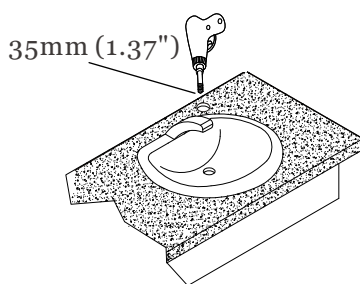

Light Indication

Standby	Solid green light
Operation	From green light to red light
Wrong Type of Soap	Flashing green and red light
Empty Soap Bottle	Flashing green light

Installation

One hole for spout

Three holes for back plate

Recommended deck thickness:
10-30mm (0.39-1.18")

Faucet

Technical Specification

Material	Stainless Steel #304
Power Source	AC (6V)
Standby Power	Less than 0.1W
Sensing Range	120 mm \pm 20 mm auto detecting, adjustable
Applicable Water Temperature	4-85 °C
Operating Water Pressure	10~100 PSI
Delay Time	0.5-1 second
Timing Protection	One minute auto shut off
Flowing Volume	Less than 3.8 l/min
Drip Proof	IP35
Safety Approval	CE
Packaging	10 faucets/carton. G.W. 13.0kg. Meas. 2.1'

Light Indication

Standby	Solid blue light
Operation	From blue light to red light

Installation

One hole for spout

Recommended deck thickness:
10-30mm (0.39-1.18")

Hand Dryer

Technical Specification

Material	Stainless Steel #304
Power Source	110V-120Vac, 50/60 Hz, 0.84-1.0kW 220V-240Vac, 50/60 Hz, 0.84-1.0kW
Standby Power	0.3-0.4W
Sensing Range	130 mm \pm 20 mm auto detecting, adjustable
Motor Type	500 W, 22,000-29,000 R.P.M.
Warm Air Speed Output	84-101 m/s [187.9-225.9 mi/h]
Dryer Shall Deliver	54 m ³ /h, (32 CFM)
Sound Level	MIN 58.8 dB to 62.9 dB MAX @ 1m
Drying Time	Less than 10-15 seconds
Timing Protection	60 seconds auto shut off
Drip proof	IP35
Isolation	Class 1
Safety Approval	UL, CE, GS, CB, EMC, LVD, WEEE, ROHS
Packaging	1 dryer/carton. G.W. 8.1kg. Meas. 1.7'

Installation

One hole for spout

Four holes for back plate

EcoTap Deck-Mounted Wash Station

Recommended distance between units