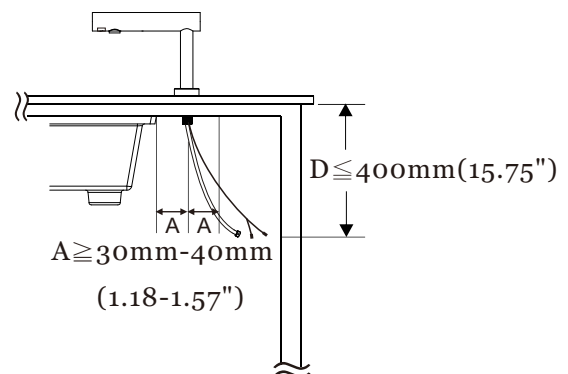

Recommended deck thickness:
10-30mm (0.39-1.18")

Faucet

Technical Specification

Material	Stainless Steel #304
Power Source	AC (6V)
Standby Power	Less than 0.1W
Sensing Range	120 mm \pm 20 mm auto detecting, adjustable
Applicable Water Temperature	4-85 °C
Operating Water Pressure	10~100 PSI
Delay Time	0.5-1 second
Timing Protection	One minute auto shut off
Flowing Volume	Less than 3.8 l/min
Drip Proof	IP35
Safety Approval	CE
Packaging	10 faucets/carton. G.W. 13.0kg. Meas. 2.1'

Light Indication

Standby	Solid blue light
Operation	From blue light to red light

Installation

One hole for spout

Recommended deck thickness:
10-30mm (0.39-1.18")

Hand Dryer

Technical Specification

Material	Stainless Steel #304
Power Source	110V-120Vac, 50/60 Hz, 0.84-1.0kW 220V-240Vac, 50/60 Hz, 0.84-1.0kW
Standby Power	0.3-0.4W
Sensing Range	130 mm \pm 20 mm auto detecting, adjustable
Motor Type	500 W, 22,000-29,000 R.P.M.
Warm Air Speed Output	84-101 m/s [187.9-225.9 mi/h]
Dryer Shall Deliver	54 m ³ /h, (32 CFM)
Sound Level	MIN 58.8 dB to 62.9 dB MAX @ 1m
Drying Time	Less than 10-15 seconds
Timing Protection	60 seconds auto shut off
Drip proof	IP35
Isolation	Class 1
Safety Approval	UL, CE, GS, CB, EMC, LVD, WEEE, ROHS
Packaging	1 dryer/carton. G.W. 8.1kg. Meas. 1.7'