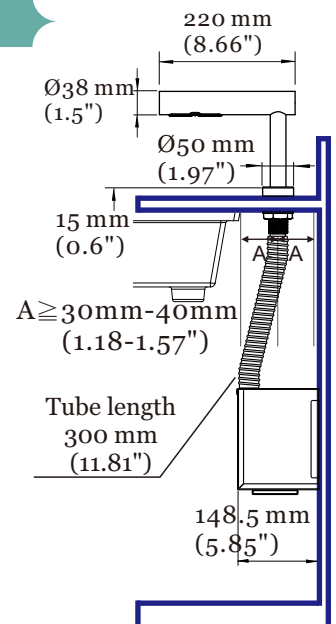

Recommended deck thickness:
10-30mm (0.39-1.18")

Faucet

Technical Specification

Material	Stainless Steel #304
Power Source	AC (6V)
Standby Power	Less than 0.1W
Sensing Range	120 mm \pm 20 mm auto detecting, adjustable
Applicable Water Temperature	4-85 °C
Operating Water Pressure	10~100 PSI
Delay Time	0.5-1 second
Timing Protection	One minute auto shut off
Flowing Volume	Less than 3.8 l/min
Drip Proof	IP35
Safety Approval	CE
Packaging	10 faucets/carton. G.W. 13.0kg. Meas. 2.1'

Light Indication

Standby	Solid blue light
Operation	From blue light to red light

Installation

One hole for spout

Recommended deck thickness:
10-30mm (0.39-1.18")

Hand Dryer

Technical Specification

Material	Stainless Steel #304
Power Source	110V-120Vac, 50/60 Hz, 0.84-1.0kW 220V-240Vac, 50/60 Hz, 0.84-1.0kW
Standby Power	0.3-0.4W
Sensing Range	130 mm \pm 20 mm auto detecting, adjustable
Motor Type	500 W, 22,000-29,000 R.P.M.
Warm Air Speed Output	84-101 m/s [187.9-225.9 mi/h]
Dryer Shall Deliver	54 m ³ /h, (32 CFM)
Sound Level	MIN 58.8 dB to 62.9 dB MAX @ 1m
Drying Time	Less than 10-15 seconds
Timing Protection	60 seconds auto shut off
Drip proof	IP35
Isolation	Class 1
Safety Approval	UL, CE, GS, CB, EMC, LVD, WEEE, ROHS
Packaging	1 dryer/carton. G.W. 8.1kg. Meas. 1.7'

Installation

One hole for spout

Four holes for back plate

EcoTap Deck-Mounted Wash Station

Recommended distance between units