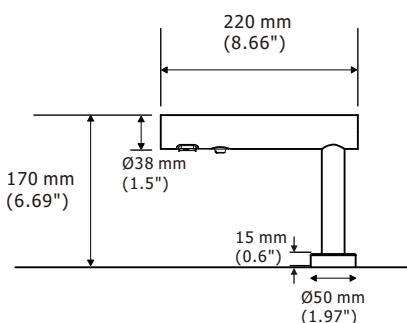

EcoTap

Deck-Mounted Wash Station

Soap Dispenser

Hands free

Foam and liquid available

High quality sensor

Long life cycle

Stainless steel #304

Faucet

Hands free

All in one design

Stainless steel #304

Auto detecting sensing range

Hand Dryer

Hands free

Intelligent temperature control technology

Energy-saving

IP35

Carbon filter assembly