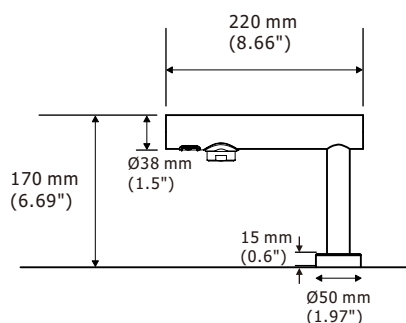

EcoTap

Deck-Mounted Wash Station

Soap Dispenser

Hands free

Foam and liquid available

High quality sensor

Long life cycle

Stainless steel #304

Faucet

Hands free

All in one design

Stainless steel #304

Auto detecting sensing range

Hand Dryer

Hands free

Intelligent temperature control technology

Energy-saving

IP35

Carbon filter assembly