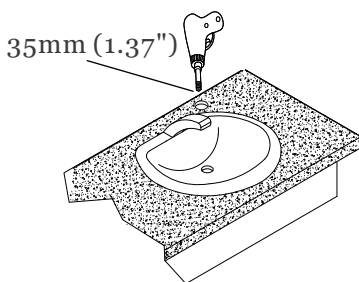

Material	Stainless Steel #304
Power Source	AC (6V)
Standby Power	0.14W
Sensing Range	120 mm \pm 20 mm auto detecting, adjustable
Soap Volume	1-1.5 ml (liquid), 0.6-0.8 (foam)
Soap Pump Life Cycle	100k
Mechanism Life Cycle	500k
Soap Bottle	1,500 ml
Drip Proof	IP35
Safety Approval	CE
Packaging	6 dispensers/carton. G.W. 14.0kg. Meas. 4.6'

Light Indication

Standby	Solid green light
Operation	From green light to red light
Wrong Type of Soap	Flashing green and red light
Empty Soap Bottle	Flashing green light

Installation

One hole for spout

Three holes for back plate

Recommended deck thickness:
10-30mm (0.39-1.18")

Faucet

Technical Specification

Material	Stainless Steel #304
Power Source	AC (6V)
Standby Power	Less than 0.1W
Sensing Range	120 mm \pm 20 mm auto detecting, adjustable
Applicable Water Temperature	4-85 °C
Operating Water Pressure	10~100 PSI
Delay Time	0.5-1 second
Timing Protection	One minute auto shut off
Flowing Volume	Less than 3.8 l/min
Drip Proof	IP35
Safety Approval	CE
Packaging	10 faucets/carton. G.W. 13.0kg. Meas. 2.1'

Light Indication

Standby	Solid blue light
Operation	From blue light to red light

Installation

One hole for spout

Recommended deck thickness:
10-30mm (0.39-1.18")

Hand Dryer

Technical Specification

Material	Stainless Steel #304
Power Source	110V-120Vac, 50/60 Hz, 0.84-1.0kW 220V-240Vac, 50/60 Hz, 0.84-1.0kW
Standby Power	0.3-0.4W
Sensing Range	130 mm \pm 20 mm auto detecting, adjustable
Motor Type	500 W, 22,000-29,000 R.P.M.
Warm Air Speed Output	84-101 m/s [187.9-225.9 mi/h]
Dryer Shall Deliver	54 m ³ /h, (32 CFM)
Sound Level	MIN 58.8 dB to 62.9 dB MAX @ 1m
Drying Time	Less than 10-15 seconds
Timing Protection	60 seconds auto shut off
Drip proof	IP35
Isolation	Class 1
Safety Approval	UL, CE, GS, CB, EMC, LVD, WEEE, ROHS
Packaging	1 dryer/carton. G.W. 8.1kg. Meas. 1.7'