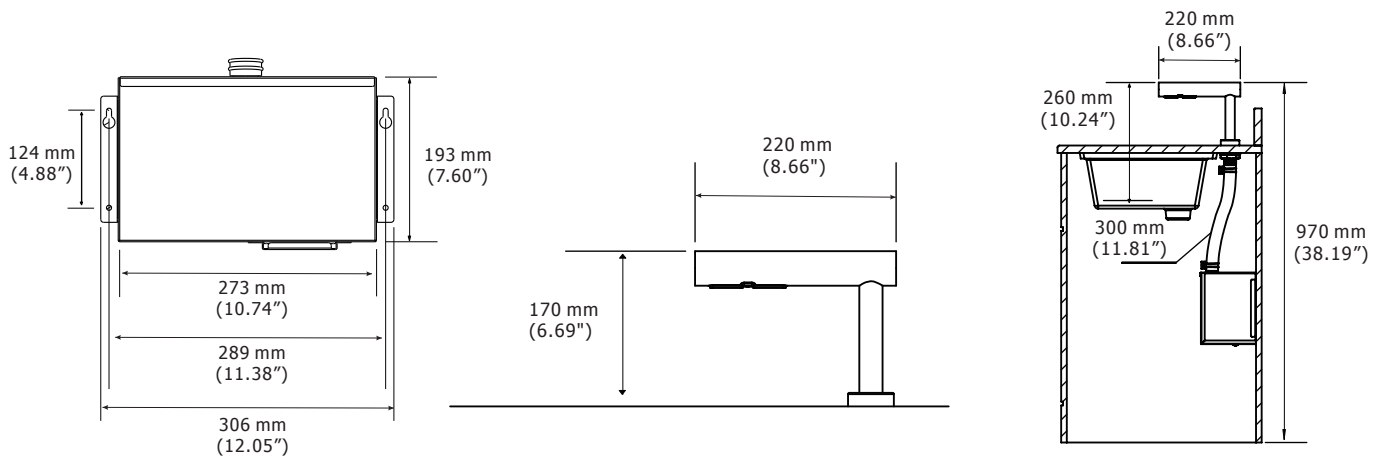

## FEATURES

- Creates a cleaner, clutter-free washroom experience
- Excess water goes right into the sink
- 10-15 second dry time
- Easy to clean and low maintenance
- Intelligent temperature control technology
- Smart air outlet design
- Sound and power adjustment
- Standard deck opening diameter: 35mm
- Carbon filter assembly

## SPECIFICATIONS

Model #	HD0935-09 (Stainless) HD0936-09 (Stainless)		
Dimensions	6.69"H x 8.66"D (above); 12.05"W x 7.60"W (below)		
Weight	13.89 lbs	Case Pack	1 per case

Ph: 800.558.8678  
Ph: 920.884.8698  
Fax: 920.884.8699  
info@palmerfixture.com

Palmer Fixture  
P.O. Box 10887  
Green Bay, WI 54307  
www.palmerfixture.com

V1.3.18.18

Demonstration only. Dimensions depending on desk thickness.