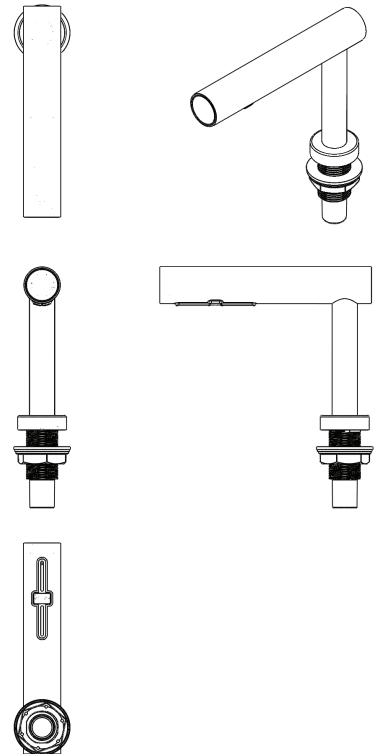

TECHNICAL SPECIFICATIONS

MATERIAL	Stainless Steel
THERMAL PROTECTION	Thermostat turns unit off, 120V at 275F (135C), 240V at 203F (95C) Motor turns unit off at 185F (85C) Thermal fuse cuts unit off at 288F (142C)
OPERATING AIRFLOW	16,535-19,882 LFM, Adjustable
AIR OUTPUT TEMP	Adjusted based on detected room temperature
SOUND LEVEL	MIN 68.5dB to 70.5dB MAX @ 1m
DRIP PROOF	IP35
WATTS	500 W
MOUNTING	Deck Mounted
WEIGHT	13.89 lbs

MODEL #	VOLTAGE	COLOR
HD0935-09	110/120V	Stainless
HD0936-09	220/240V	Stainless

COLOR OPTIONS:

09 Stainless

Ph: 800.558.8678
Ph: 920.884.8698
Fax: 920.884.8699
info@palmerfixture.com
www.palmerfixture.com
www.stormdryers.com