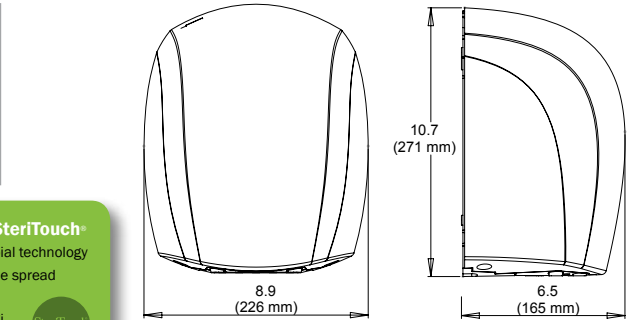

Airforce Hand Dryer

High-Speed Energy-Efficient Hand Dryer

Airforce is an energy efficient, hygienic and fast automatic hand dryer. Airforce is manufactured with patented SteriTouch® antimicrobial technology reducing the build-up and spread of germs, mold and bacteria. Its modern sleek design complements any washroom décor.

Fast - 12 second dry time, 2.5X faster than the traditional hand dryers

Energy Efficient - Uses only 48% energy of traditional hand dryers; 30% more energy efficient than competitive high speed hand dryers

Cost Savings - 95% cost savings compared to paper towels

Hygienic - SteriTouch® hygienic antimicrobial technology

Automatic Operation - Promotes healthy hygiene.

Easy Field Service - Modular part design for easy field service.

Sleek Design - Modern design complements any washroom décor.

Electrical Specifications

	110-120 V	208-240 V	220-240 V
Amps	9.6 Amps	4.8 Amps	4.8 Amps
Watts	1100 Watts	1100 Watts	1100 Watts
Hz	60 Hz	60 Hz	50 Hz

Specifications

Patented **SteriTouch®** Antimicrobial technology reduces the spread of harmful mold, fungi and bacteria

Multiple port diffuser nozzle maximizes drying effectiveness and comfort