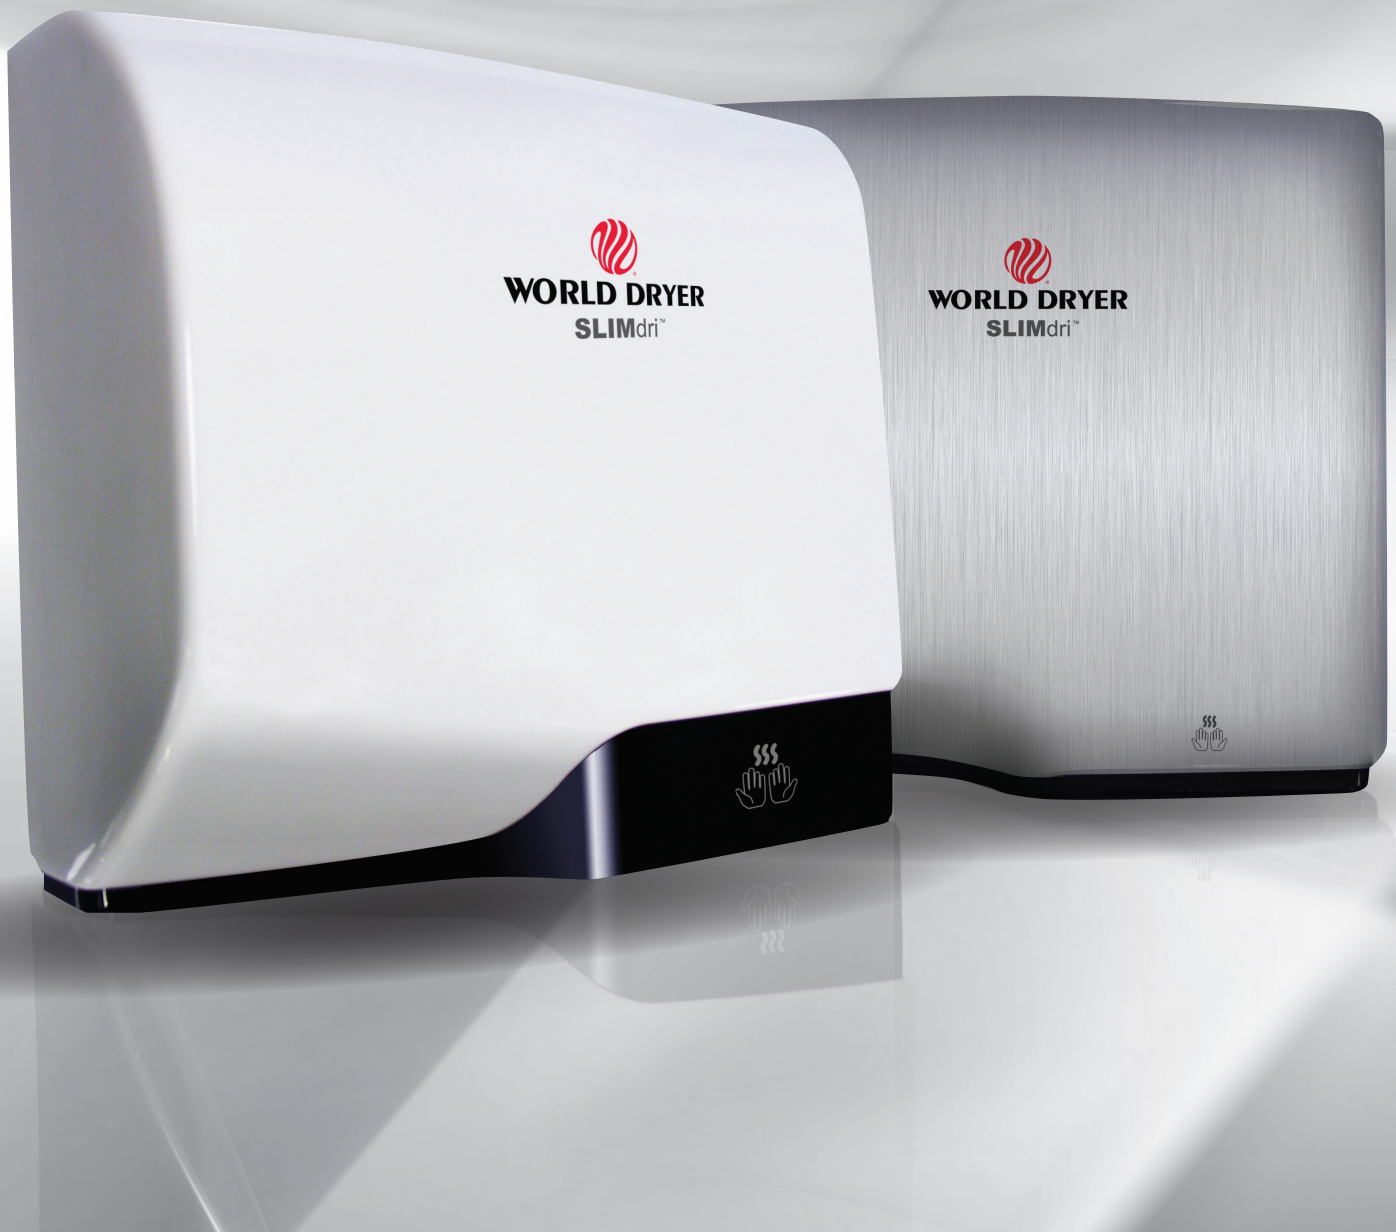

# SLIMdri™ Hand Dryer

 Surface-Mounted ADA Compliant Hand Dryer

**WORLD DRYER**

- Fast dry time
- Energy efficient
- Universal voltage (110 to 240 Volts)
- ON/OFF heat options
- Long term 10 year limited warranty

## Surface-Mounted ADA Compliant Hand Dryer

SLIMdri™ is an energy efficient surface-mounted ADA compliant hand dryer. The SLIMdri hand dryer is perfect for all commercial washrooms. The On/Off heating control, stylish low-profile design with flexible cover options and universal voltage features fit any décor or washroom environment.

**Fast** - Up to 40% faster dry time than leading competitive surface-mounted ADA compliant hand dryers

**Energy Efficient** - Up to 70% less energy than competitive dryers

**Universal Voltage** (110-240 Volts) - Adapts to all electrical supplies.