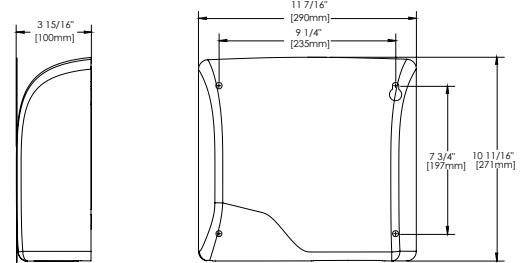

## Specifications

Aluminum , White

Aluminum , Polished Chrome

Aluminum , Brushed Chrome

Aluminum , Black

Stainless Steel , Brushed

Stainless Steel , Polished

Cover Material	Cover Finish / Kit	110-120 / 208 / 220-240 V	Unit Weight	Shipping Weight	Unit Size (HxWxD) inch/mm	Shipping Size (HxWxD) inch/mm
Aluminum	White	# L-974	9.0 lbs / 4.1 kgs	10.6 lbs / 4.8 kgs	10.7" x11.43" x 3.9" 271 x 290 x 100	13.8" x 13" x 6.9" 350 x 330 x 175
Aluminum	Polished Chrome	# L-970	9.0 lbs / 4.1 kgs	10.6 lbs / 4.8 kgs	10.7" x11.43" x 3.9" 271 x 290 x 100	13.8" x 13" x 6.9" 350 x 330 x 175
Aluminum	Brushed Chrome	# L-971	9.0 lbs / 4.1 kgs	10.6 lbs / 4.8 kgs	10.7" x11.43" x 3.9" 271 x 290 x 100	13.8" x 13" x 6.9" 350 x 330 x 175
Aluminum	Black	# L-162	9.0 lbs / 4.1 kgs	10.6 lbs / 4.8 kgs	10.7" x11.43" x 3.9" 271 x 290 x 100	13.8" x 13" x 6.9" 350 x 330 x 175
Stainless Steel	Polished	# L-972	10.7 lbs / 4.8 kgs	12.3 lbs / 5.5 kgs	10.7" x11.43" x 3.9" 271 x 290 x 100	13.8" x 13" x 6.9" 350 x 330 x 175
Stainless Steel	Brushed	# L-973	10.7 lbs / 4.8 kgs	12.3 lbs / 5.5 kgs	10.7" x11.43" x 3.9" 271 x 290 x 100	13.8" x 13" x 6.9" 350 x 330 x 175